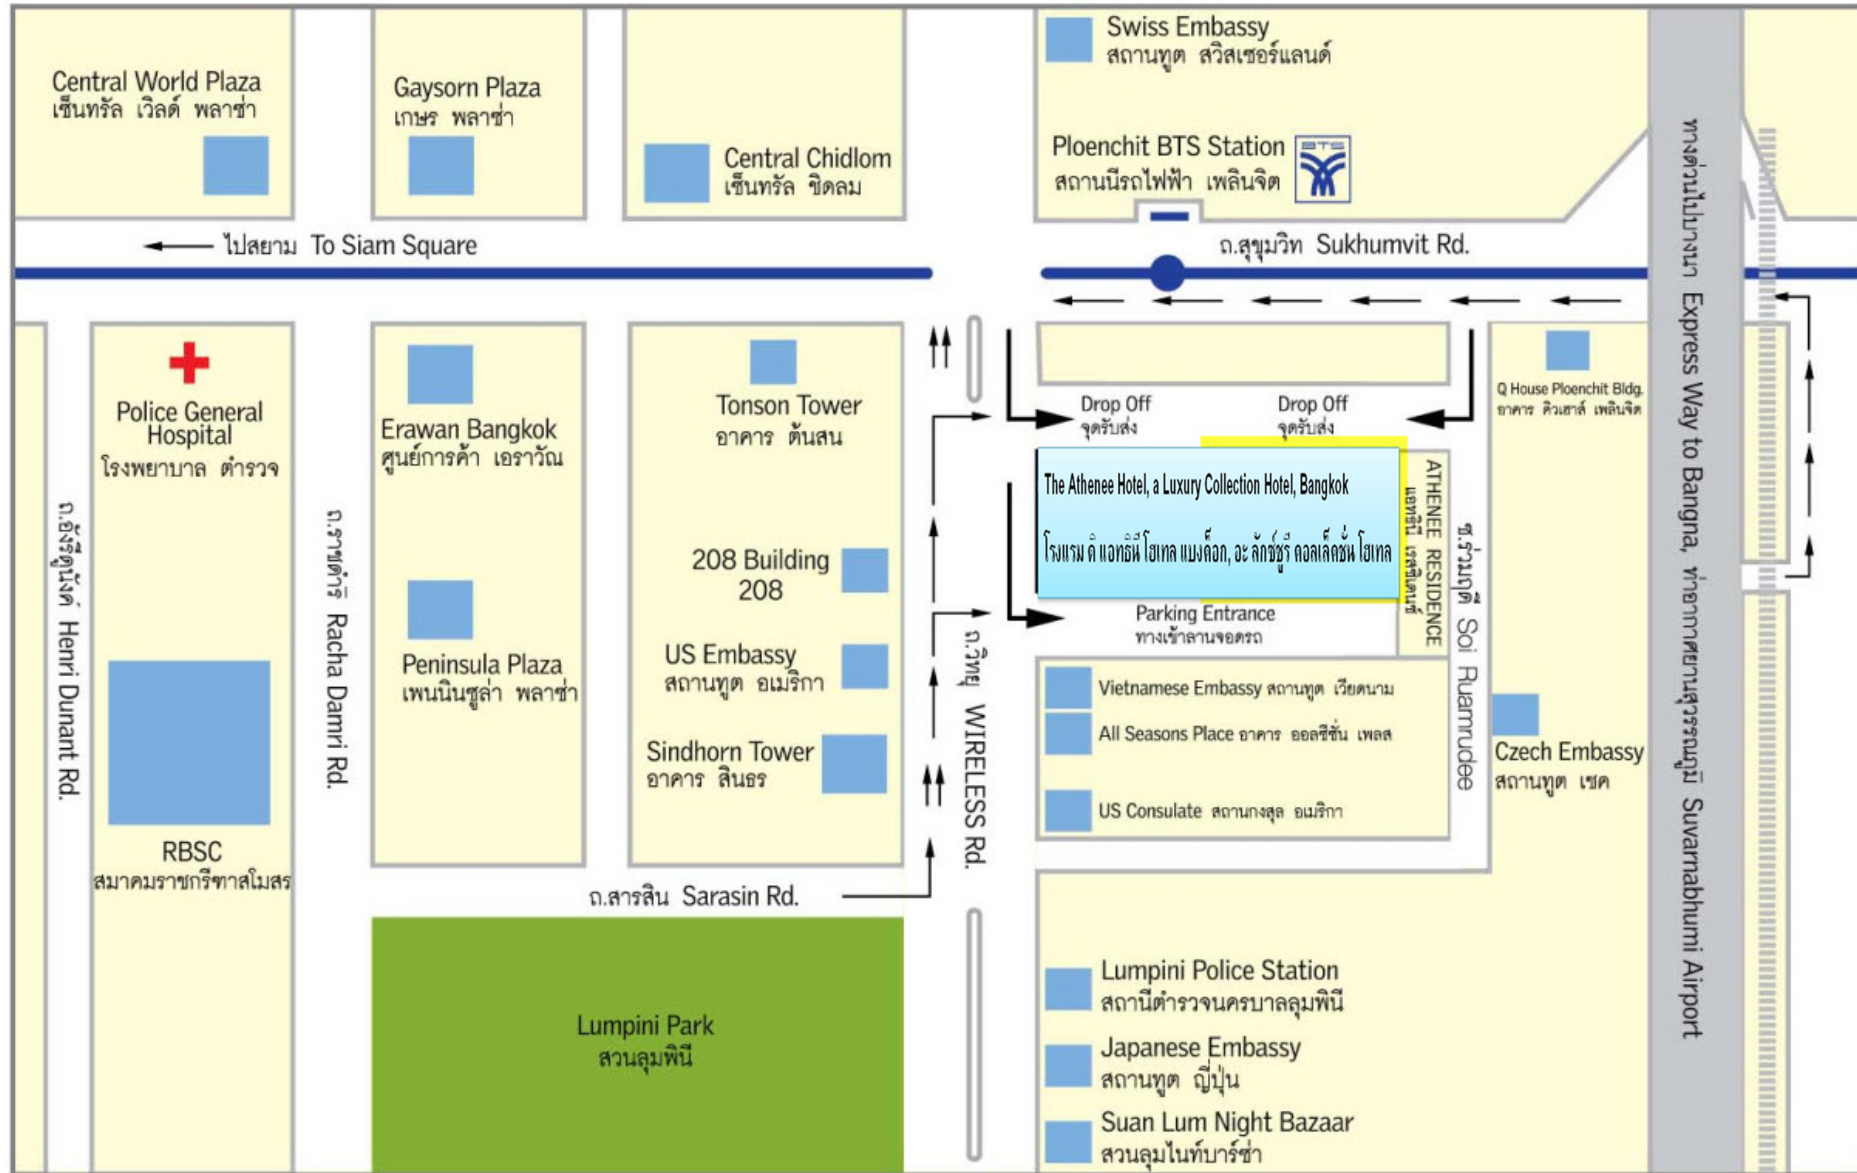

Location Map of the Athenee Hotel, A Luxury Collection Hotel, Bangkok

THE ATHENEH HOTEL
 A LUXURY COLLECTION HOTEL, BANGKOK
 61 WIRELESS ROAD (WITTHAYU), LUMPINI, PATHUMWAN,
 BANGKOK 10330, THAILAND
 T 66 2650 8800 — F 66 2650 8500-1