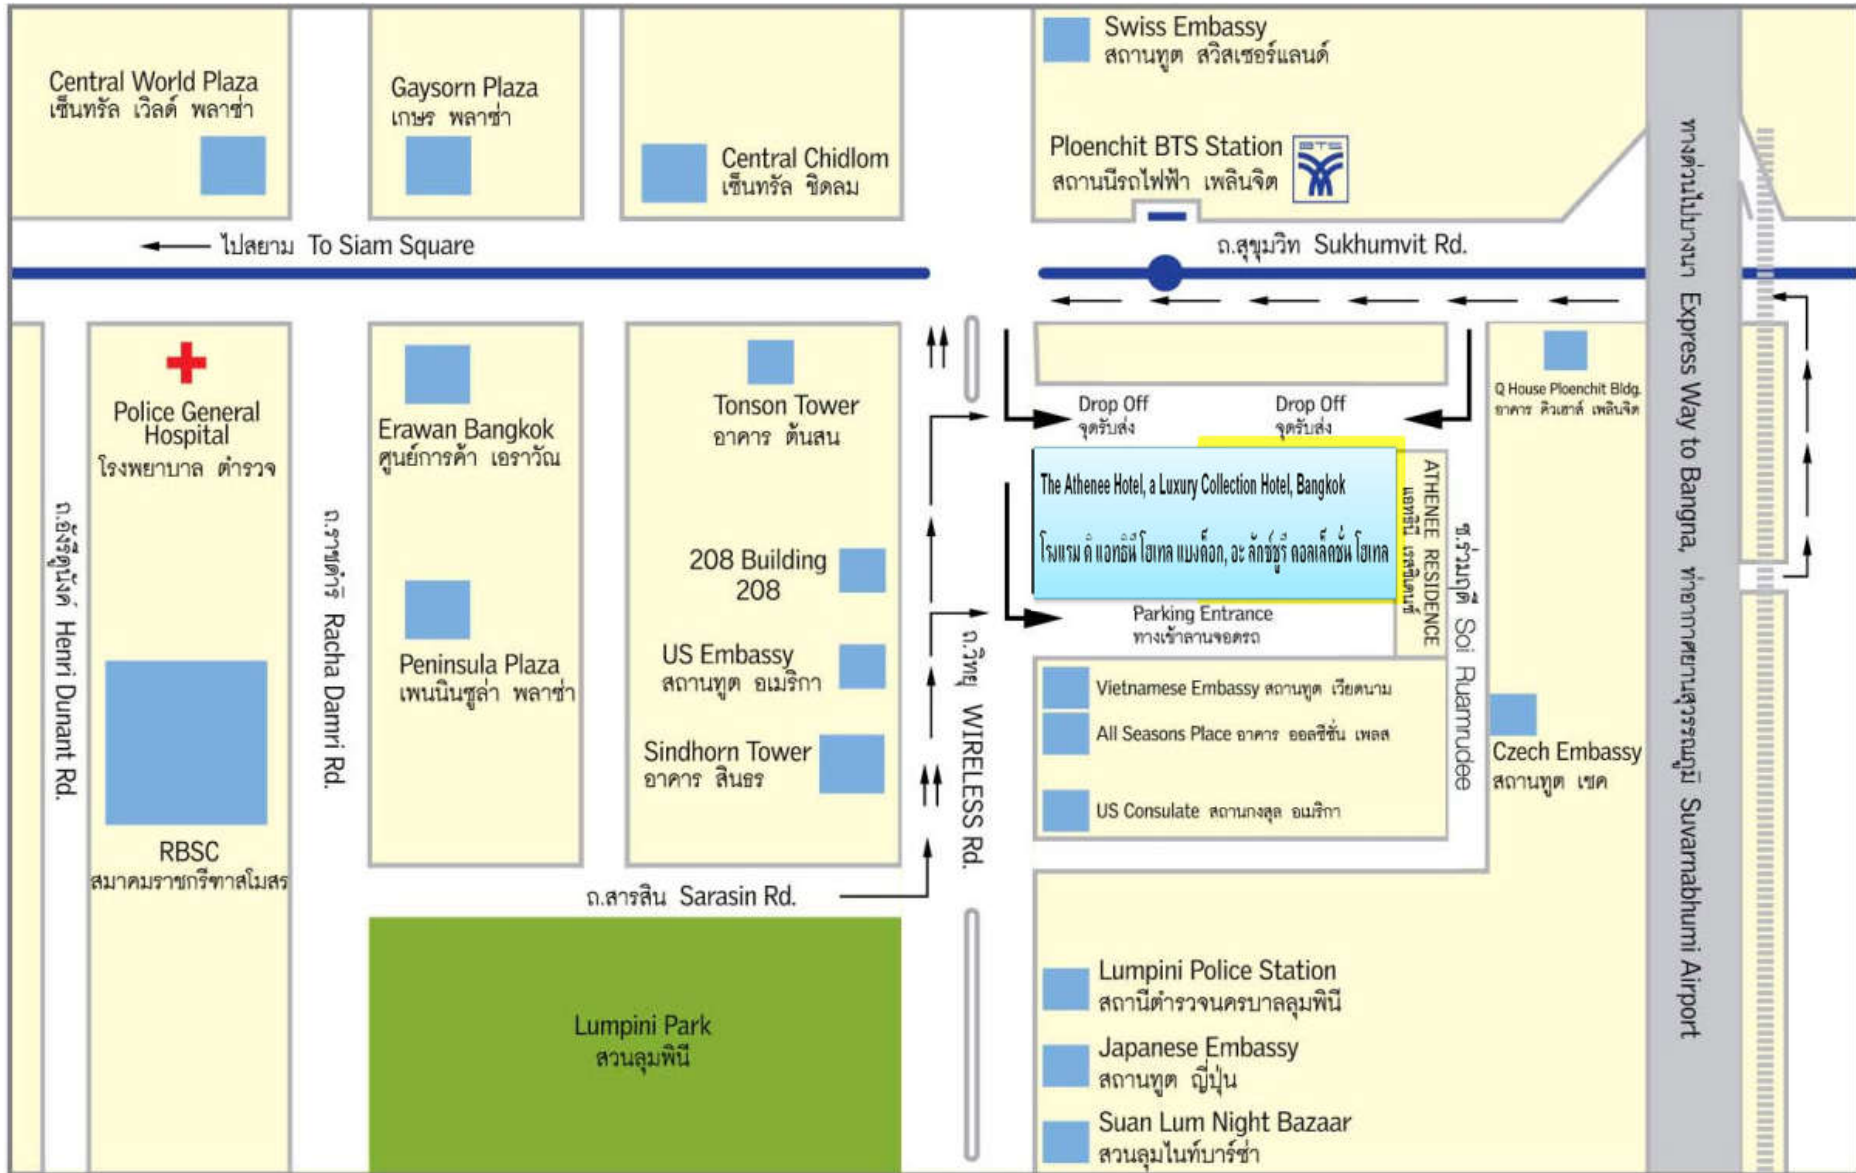

Location Map of the Athenee Hotel A Luxury Collection Hotel, Bangkok

THE ATHENEH HOTEL
 A LUXURY COLLECTION HOTEL, BANGKOK
 61 WIRELESS ROAD (WITTHAYU), LUMPINI, PATHUMWAN,
 BANGKOK 10330, THAILAND
 T 66 2650 8800 — F 66 2650 8500-1